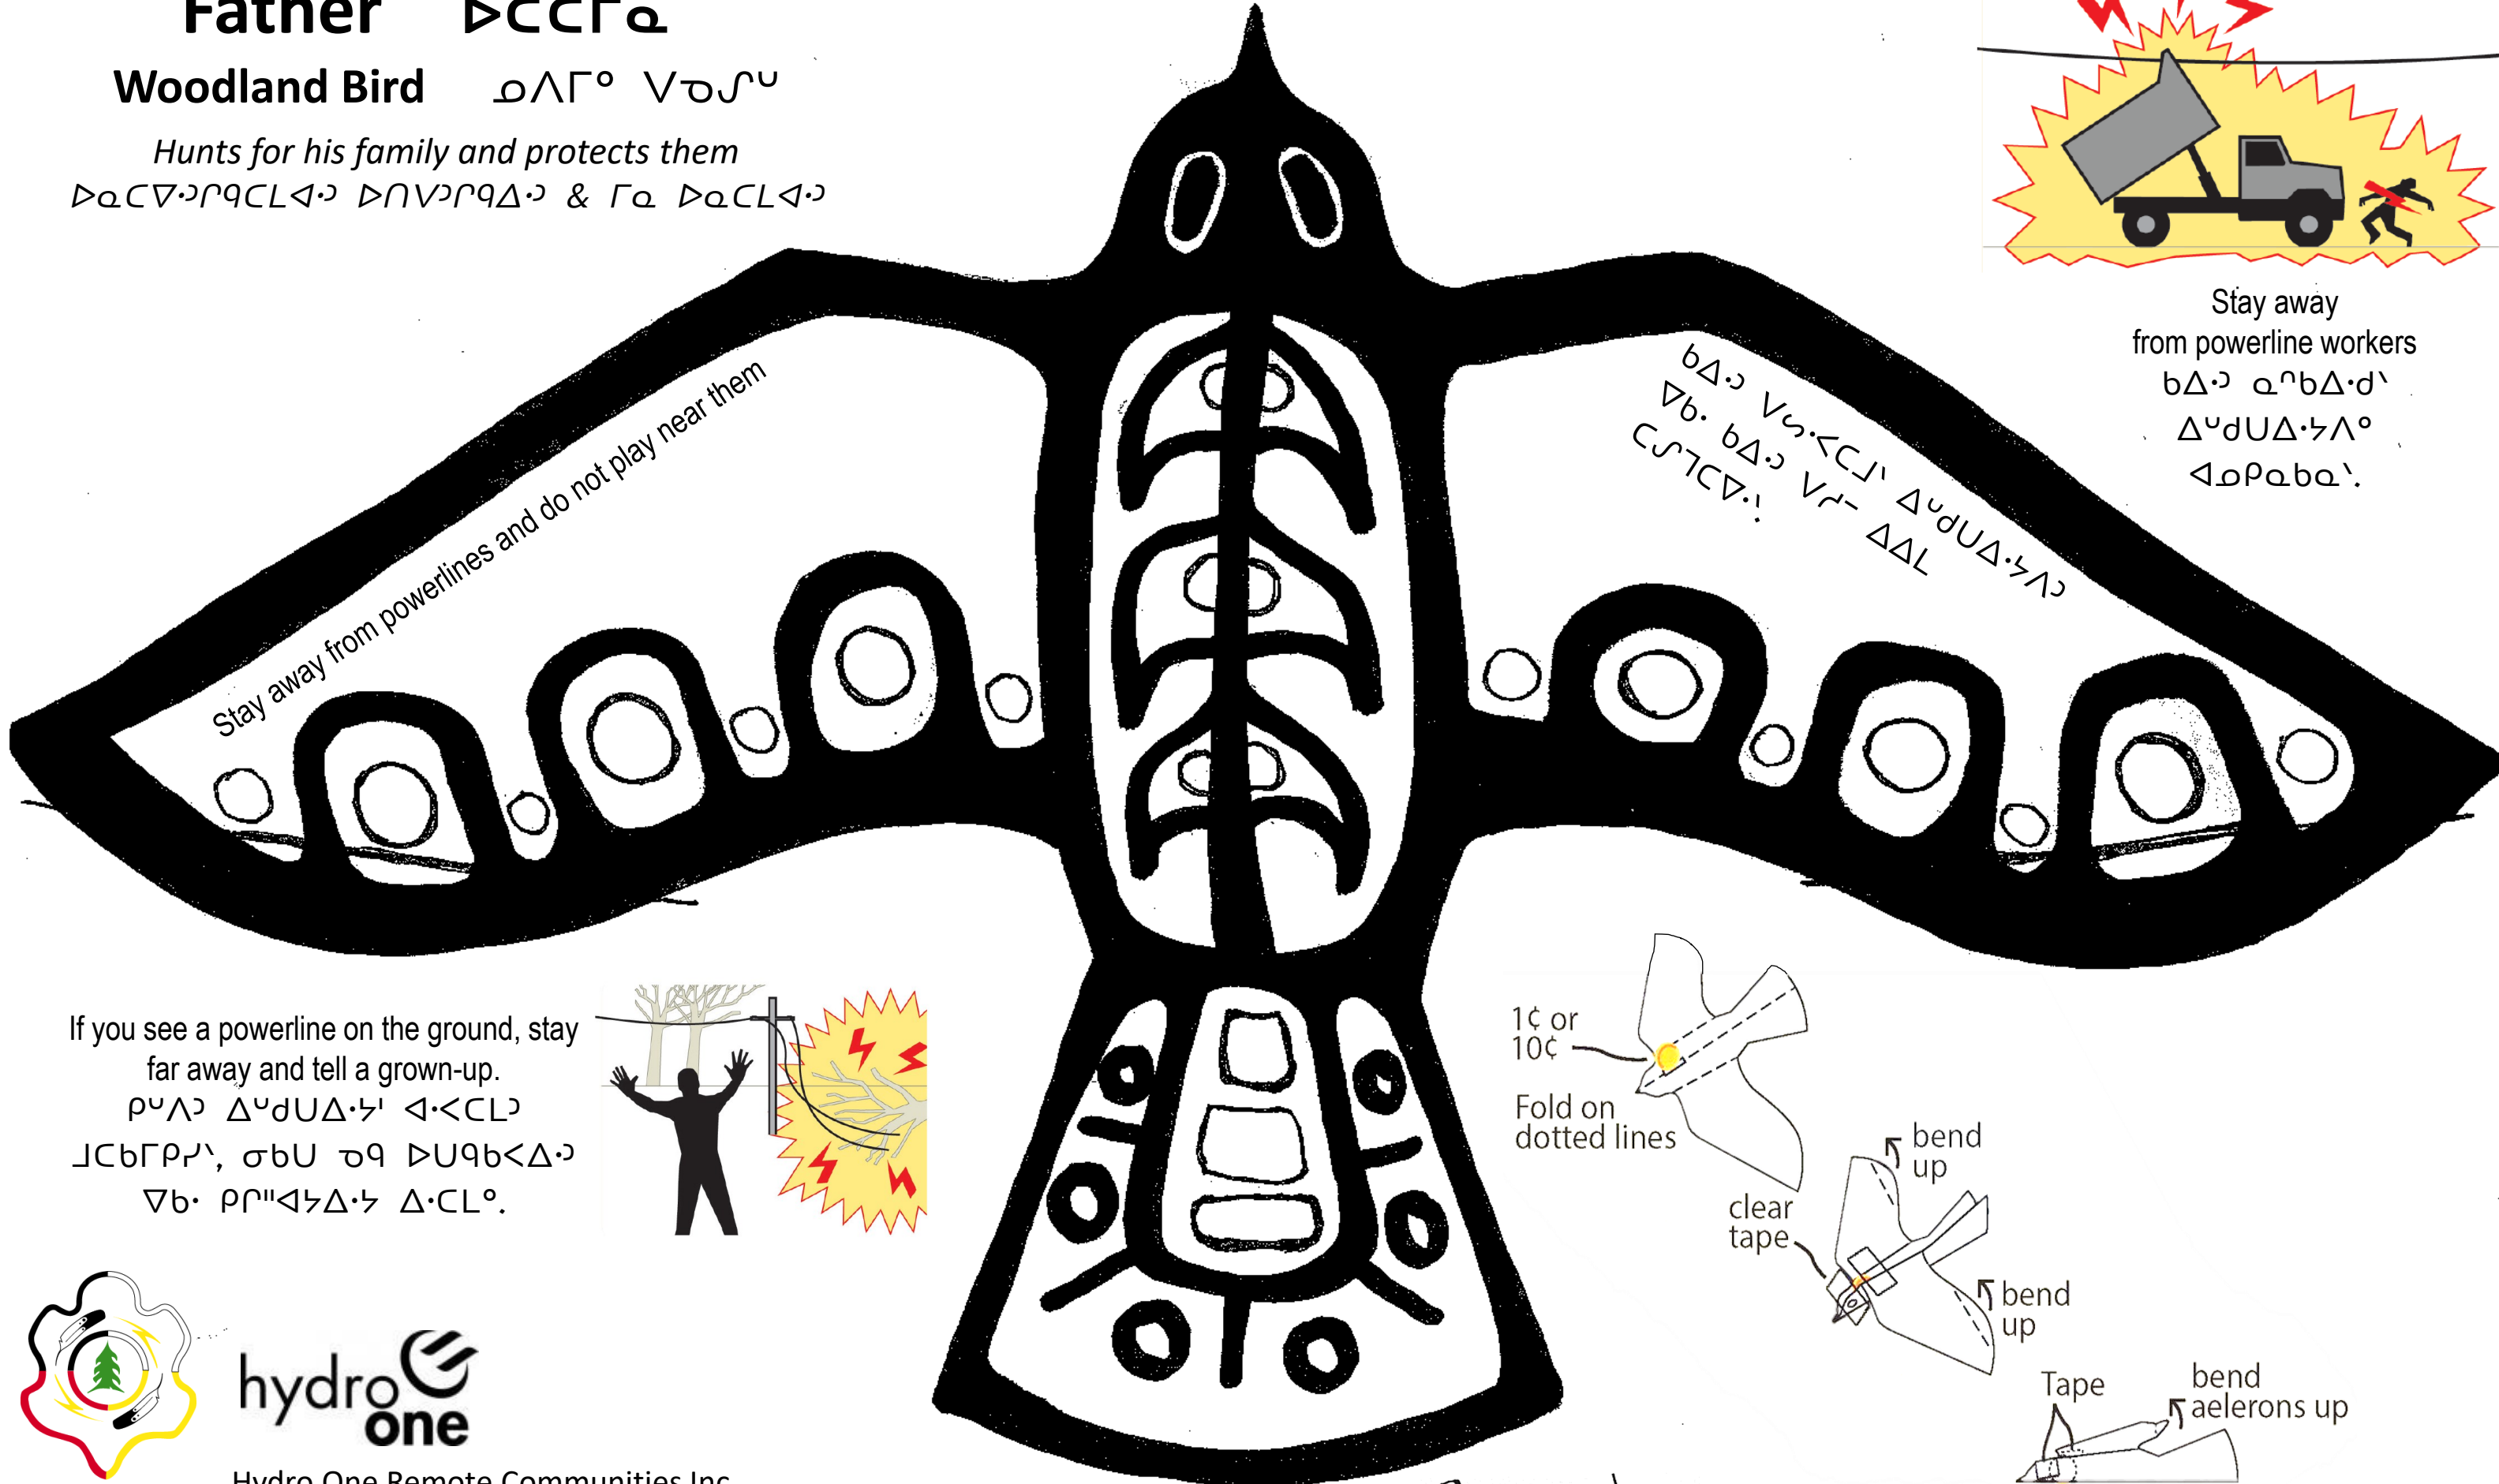

Father ᐃᑕᑕᑦᑲ

Woodland Bird ᐃᑕᑕᑦᑲ ᐅᑕᑕᑦᑲ

Hunts for his family and protects them

ᐃᑕᑕᑦᑲ ᐅᑕᑕᑦᑲ ᐅᑕᑕᑦᑲ & ᑦᑲ ᐃᑕᑕᑦᑲ

Stay away
from powerline workers
ᐃᑕᑕᑦᑲ ᐅᑕᑕᑦᑲ ᐅᑕᑕᑦᑲ
ᐃᑕᑕᑦᑲ ᐅᑕᑕᑦᑲ ᐅᑕᑕᑦᑲ
ᐃᑕᑕᑦᑲ ᐅᑕᑕᑦᑲ ᐅᑕᑕᑦᑲ

Stay away from powerlines and do not play near them

ᐃᑕᑕᑦᑲ ᐅᑕᑕᑦᑲ ᐅᑕᑕᑦᑲ
ᐃᑕᑕᑦᑲ ᐅᑕᑕᑦᑲ ᐅᑕᑕᑦᑲ
ᐃᑕᑕᑦᑲ ᐅᑕᑕᑦᑲ ᐅᑕᑕᑦᑲ

If you see a powerline on the ground, stay far away and tell a grown-up.
ᐃᑕᑕᑦᑲ ᐅᑕᑕᑦᑲ ᐅᑕᑕᑦᑲ
ᐃᑕᑕᑦᑲ ᐅᑕᑕᑦᑲ ᐅᑕᑕᑦᑲ
ᐃᑕᑕᑦᑲ ᐅᑕᑕᑦᑲ ᐅᑕᑕᑦᑲ

Hydro One Remote Communities Inc.

HydroOneRemotes.ca

© TIM TAIT

OJI-CREE

Father ᐃᑕᑕᑦᑦ

Woodland Bird ᐃᐱᑦᑦ ᐅᑕᑕᑦᑦ

Hunts for his family and protects them

ᐃᑕᑕᑦᑦᑦᑦᑦᑦᑦᑦᑦᑦ ᐃᑕᑕᑦᑦᑦᑦᑦᑦᑦᑦᑦᑦ & ᑦᑦᑦ ᐃᑕᑕᑦᑦᑦᑦᑦᑦ

Stay away
from powerline workers
ᐃᑕᑕᑦᑦ ᐃᑕᑕᑦᑦᑦᑦᑦᑦ
ᐃᑕᑕᑦᑦᑦᑦᑦᑦᑦᑦᑦᑦ
ᐃᑕᑕᑦᑦᑦᑦᑦᑦᑦᑦᑦᑦ

We give respect to powerlines

ᐃᑕᑕᑦᑦᑦᑦᑦᑦᑦᑦᑦᑦ ᐃᑕᑕᑦᑦᑦᑦᑦᑦᑦᑦᑦᑦ

If you see a powerline on the ground, stay far away and tell a grown-up.

ᐃᑕᑕᑦᑦ ᐃᑕᑕᑦᑦᑦᑦᑦᑦᑦᑦᑦᑦ ᐃᑕᑕᑦᑦᑦᑦᑦᑦᑦᑦᑦᑦ
ᐃᑕᑕᑦᑦᑦᑦᑦᑦᑦᑦᑦᑦ, ᐃᑕᑕᑦᑦ ᐃᑕᑕᑦᑦᑦᑦᑦᑦᑦᑦᑦᑦ
ᐃᑕᑕᑦᑦᑦᑦᑦᑦᑦᑦᑦᑦ ᐃᑕᑕᑦᑦᑦᑦᑦᑦᑦᑦᑦᑦ